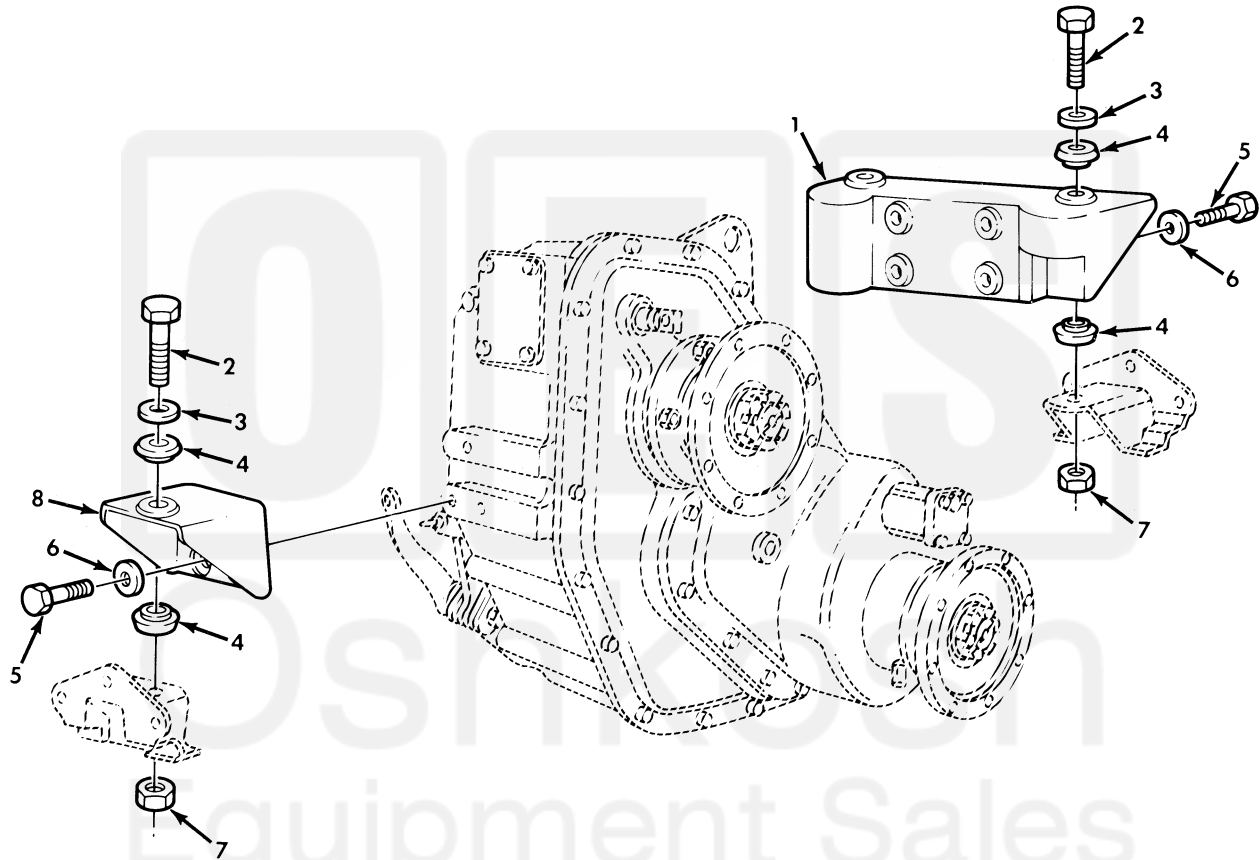

UNIT, DIRECT SUPPORT, AND GENERAL SUPPORT MAINTENANCE  
REPAIR PARTS AND SPECIAL TOOLS LIST  
TRUCK, 5-TON, 6X6, M809 SERIES TRUCKS (DIESEL)

Figure 140. Transfer Mounting Hardware.

(1) ITEM NO	(2) SMR CODE	(3) NSN	(4) CAGEC	(5) PART NUMBER	(6) DESCRIPTION AND USABLE ON CODE (UOC)	(7) QTY
GROUP 0801 POWER TRANSFER AND FINAL DRIVE ASSEMBLIES						
FIG. 140 TRANSFER MOUNTING HARDWARE						
1	PAFZZ	2520-00-040-2255	19207	7376177	SUPPORT, TRANSFER TR.....	1
2	PAFZZ	5305-00-726-2556	96906	MS90727-169	SCREW, CAP, HEXAGON H.....	3
3	PAFZZ	5310-00-531-9120	19207	7418962	WASHER, FLAT.....	3
4	PAFZZ	5342-00-741-1068	19207	7411068	MOUNT, RESILIENT.....	6
5	PAFZZ	5305-00-724-5909	96906	MS90725-161	SCREW, CAP, HEXAGON H.....	7
6	PAFZZ	5310-00-820-6653	96906	MS35338-50	WASHER, LOCK.....	7
7	PAFZZ	5310-00-982-5009	96906	MS21045-10	NUT, SELF-LOCKING, HE.....	3
8	PAFZZ	5340-00-040-2256	19207	7376178	BRACKET, ANGLE.....	1

END OF FIGURE